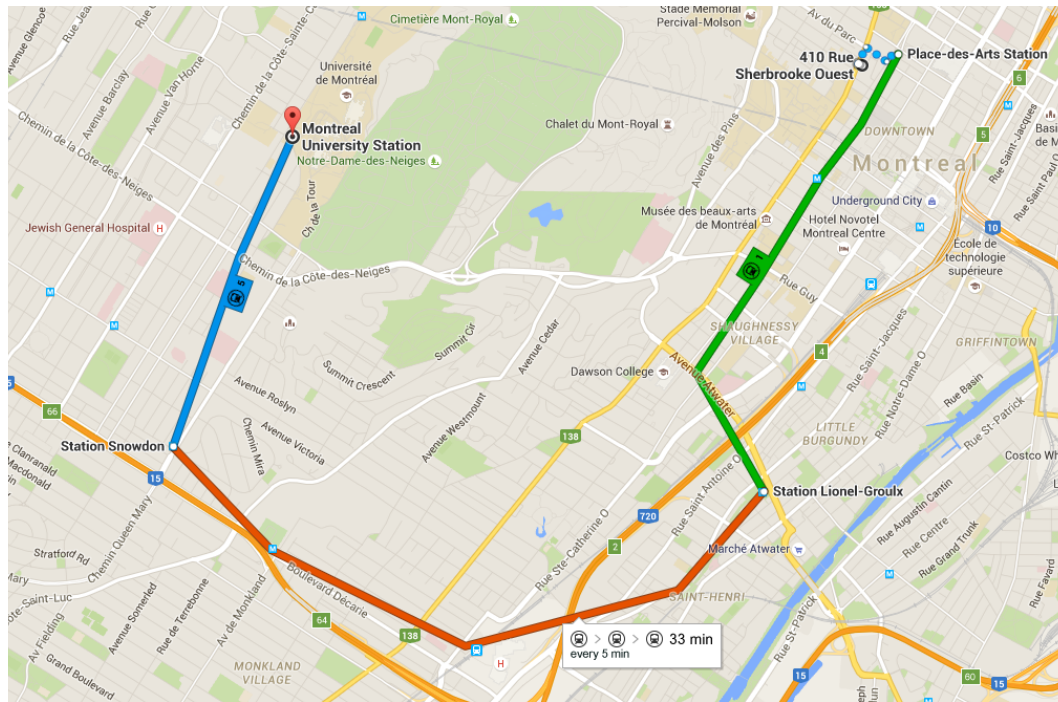

Commute from La Citadelle McGill (Student Accommodation) (~35 min) 410 Sherbrooke Street West, Montreal, QC H3A 1B3

- When exiting the residence, make a right to head northeast on Avenue du Président-Kennedy
- Cross Président-Kennedy at Du Parc Avenue, then continue on Bleury Street
- The entrance for Place-des-Arts Station will be on your right (corner of Bleury & Président Kennedy).
- Take the Green line, direction Angrignon
- Exit at Lionel-Groulx (5th stop)
- Take the Orange line, direction Côte-Vertu
- Exit at Snowdon (4th stop)
- Take the Blue line, direction St-Michel
- Exit at Université-de-Montréal Station.

RETURN from UdeM Station To La Citadelle McGill

- Take the Blue line, direction Snowdon
- Exit at Snowdon (2nd stop)
- Take the Orange line, direction Montmorency
- Exit at Lionel-Groulx (4th stop)
- Take the Green line, direction Honoré-Beaugrand
- Exit at Place-des-arts Station (5th stop) and follow the sign for exit (sortie) Bleury North
- When outside, make a left to head southwest on Président-Kennedy.
- The residence will be on your left.