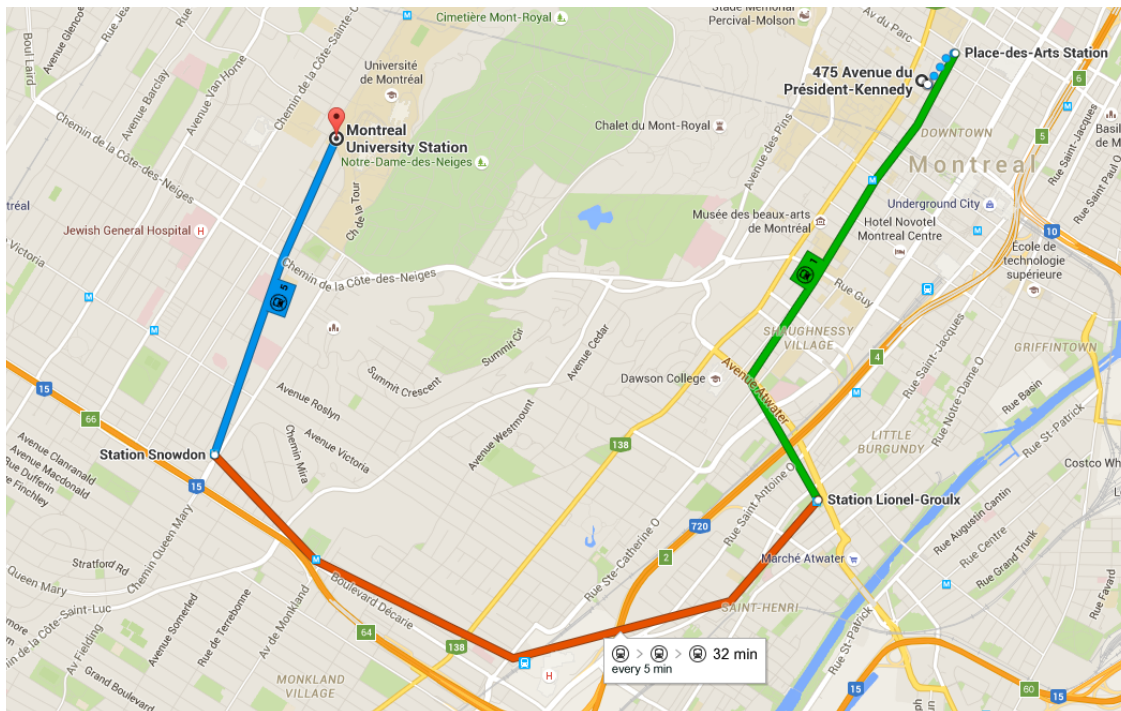

Commute from Delta Montreal Hotel (~32 min) 475 Président-Kennedy Avenue, Montreal, QC H3A 1J7

- When exiting the hotel, make a left to head northeast on Avenue du Président-Kennedy
- Cross Président-Kennedy at Du Parc Ave., then continue on Bleury Street
- The entrance for Place-des-Arts Station will be on your right (corner of Bleury & Président-Kennedy).
- Take the Green line, direction Angrignon
- Exit at Lionel-Groulx (5th stop)
- Take the Orange line, direction Côte-Vertu
- Exit at Snowdon (4th stop)
- Take the Blue line, direction St-Michel
- Exit at Université-de-Montréal.

RETURN from Udem Station To Delta Montreal Hotel

- Take the Blue line, direction Snowdon
- Exit at Snowdon (2nd stop)
- Take the Orange line, direction Montmorency
- Exit at Lionel-Groulx (4th stop)
- Take the Green line, direction Honoré-Beaugrand
- Exit at Place-des-arts Station (5th stop) and follow the sign for exit (sortie) Bleury North
- When outside on Bleury, make a left to head southwest on Président-Kennedy.
- The hotel will be on your right.