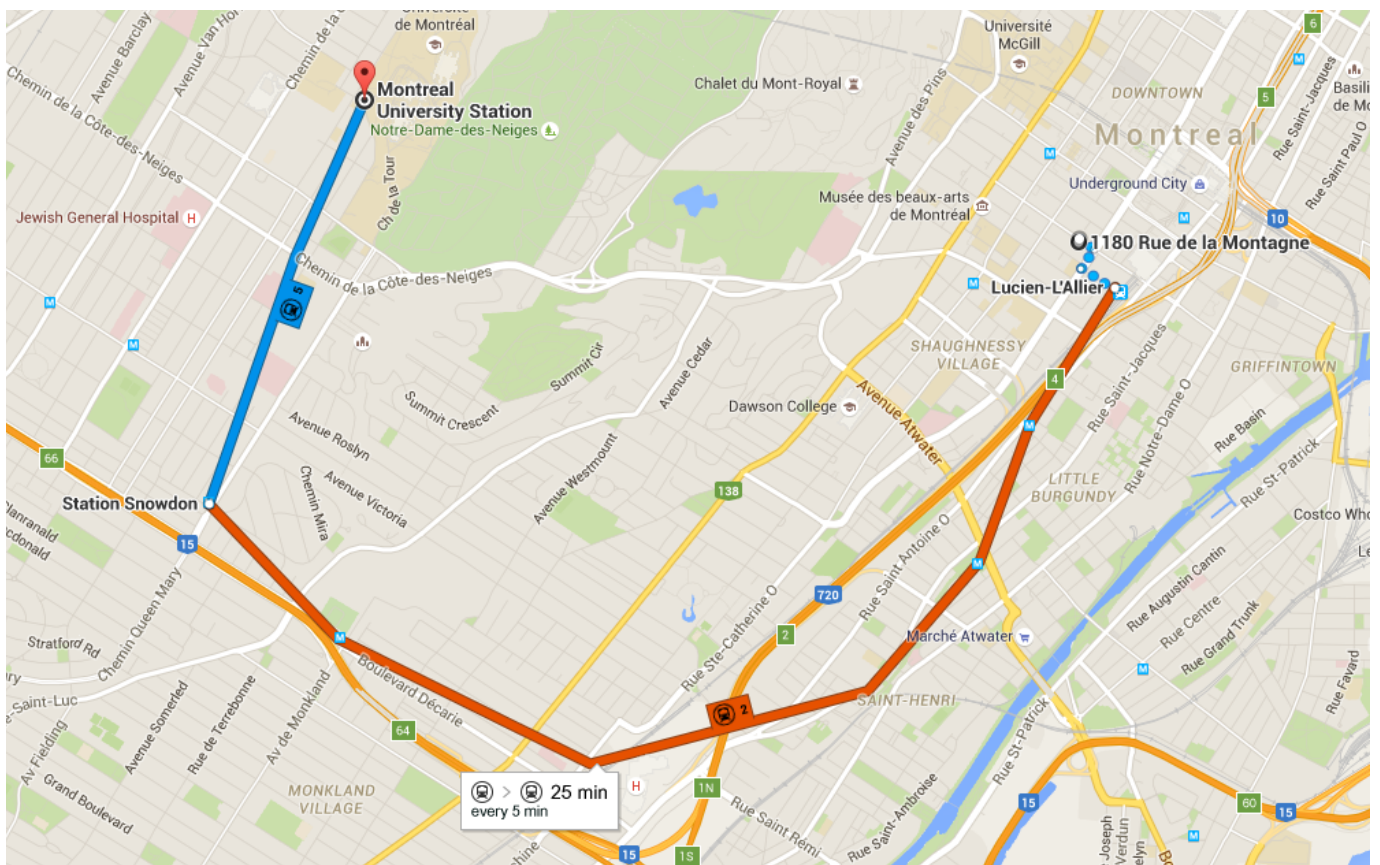

## Commute from Novotel Montreal Centre (~30 min) 1180 De la Montagne Street, Montreal, QC H3G 1Z1

---

- When exiting the hotel, make a right and walk southbound on De la Montagne Street
- Turn right on René-Lévesque Blvd.
- Turn left on Lucien-L'Allier Street
- The Lucien-L'Allier Station will be on your left.
- Take the Orange line, direction Côte-Vertu
- Exit at Snowdon (6<sup>th</sup> stop)
- Take the Blue line, direction St-Michel
- Exit at Université-de-Montréal Station (2<sup>nd</sup> stop).

## RETURN from UdeM Station to Novotel Montreal Centre

- Take the Blue line, direction Snowdon
- Exit at Snowdon (2<sup>nd</sup> stop)
- Take the Orange line, direction Montmorency
- Exit at Lucien L'Allier (6<sup>th</sup> stop)
- When outside, make a right to head northwest on Lucien l'Allier Street
- Turn right onto René-Lévesque Blvd. West
- Turn left onto De la Montagne Street (the hotel will be on your left).