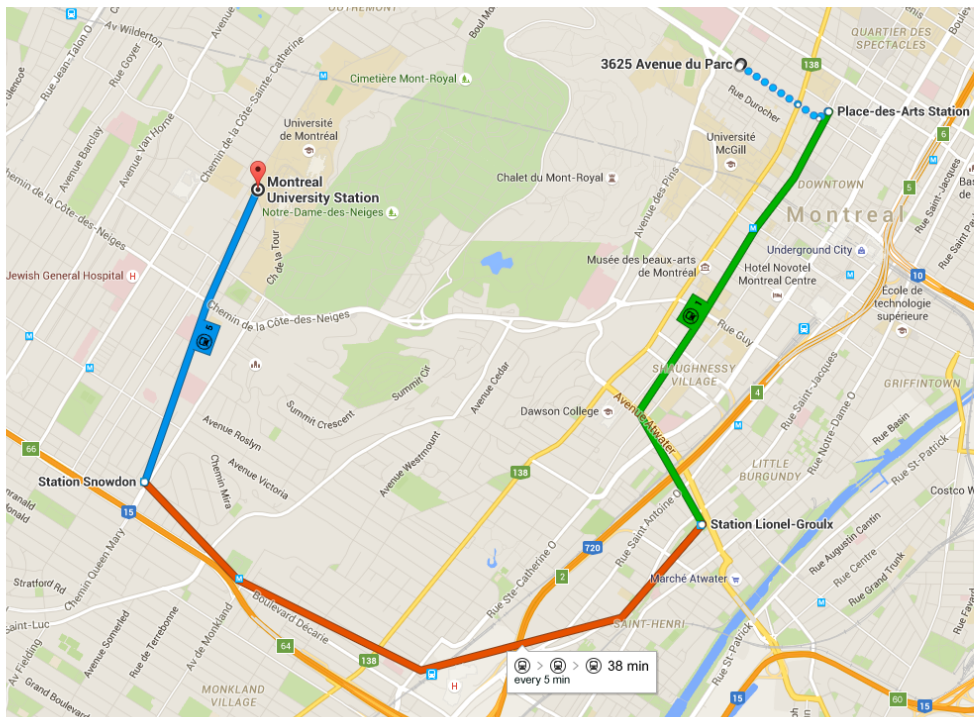

## Commute from New Residence Hall McGill (Student Accommodation) (~40 min) 3625 Du Parc Avenue, Montreal, QC H2X 3P8

---

- When exiting the residence, make a left to head southeast on Du Parc Ave.
- Cross Président-Kennedy then continue on Bleury
- The entrance for Place-des-Arts Station will be on your right (corner of Bleury & Président Kennedy).
- Take the Green line, direction Angrignon
- Exit at Lionel-Groulx (5<sup>th</sup> stop)
- Take the Orange line, direction Côte-Vertu
- Exit at Snowdon (4<sup>th</sup> stop)
- Take the Blue line, direction St-Michel
- Exit at Université-de-Montréal Station.

## RETURN from UdeM Station to New Residence Hall McGill

- Take Blue line direction Snowdon
- Exit at Snowdon (2<sup>nd</sup> stop)
- Take Orange line direction Montmorency
- Exit at Lionel-Groulx (4<sup>th</sup> stop)
- Take Green line direction Honoré-Beaugrand
- Exit at Place-des-arts Station (5<sup>th</sup> stop) and follow the sign for exit Bleury North (Sortie de Bleury Nord)
- When exiting Place-des-arts, make a left and head northwest on Du Parc Ave.
- The residence will be on your right.