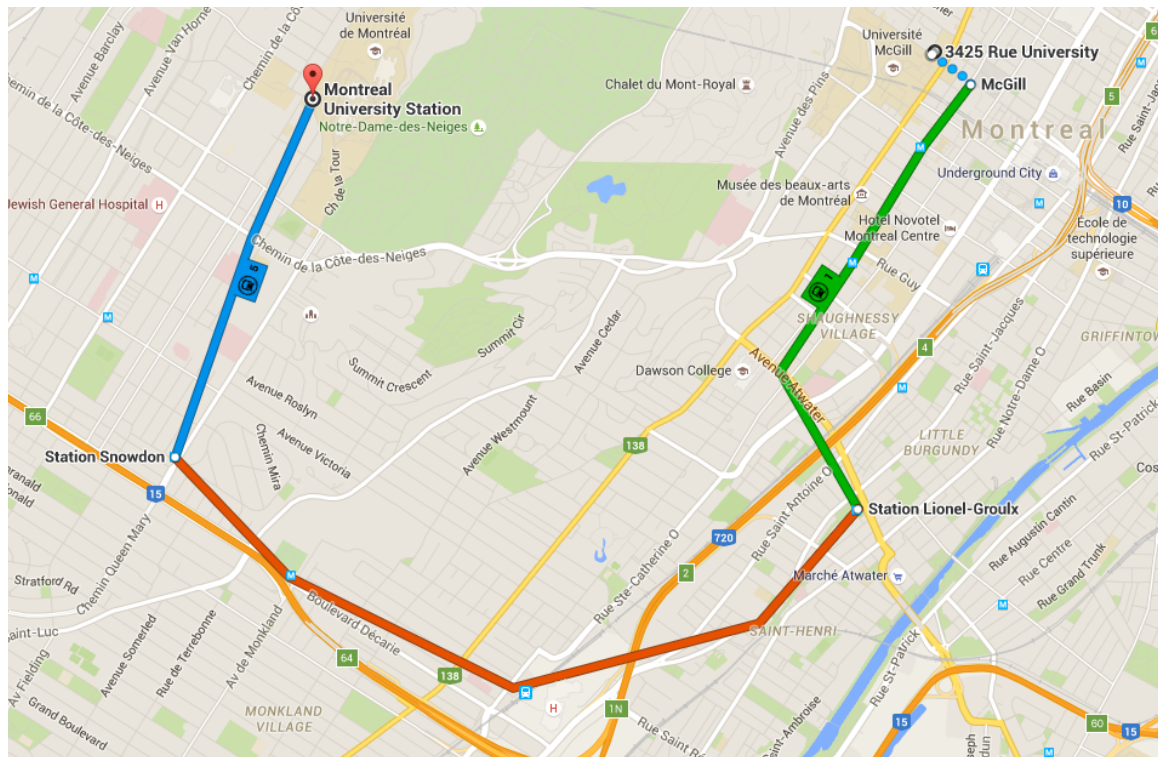

Commute from Royal Victoria College McGill (Student Accommodation) (~35 min) 3425 University Street, Montreal, QC H3A 2A8

- When exiting the residence, make a left to head southeast on University Street
- University Street then becomes Robert Bourassa Blvd.
- The entrance for McGill Station will be on your left
- Take the Green line, direction Angrignon
- Exit at Lionel-Groulx (4th stop)
- Take the Orange line, direction Côte-Vertu
- Exit at Snowdon (4th stop)
- Take the Blue line, direction St-Michel
- Exit at Université-de-Montréal Station.

RETURN from UdeM Station To Royal Victoria College McGill

- Take the Blue line, direction Snowdon
- Exit at Snowdon (2nd stop)
- Take the Orange line, direction Montmorency
- Exit at Lionel-Groulx (4th stop)
- Take the Green line, direction Honoré-Beaugrand
- Exit at McGill Station (4th stop) and follow the sign for exit (sortie) Robert-Bourassa.
- When outside, make a right to head northwest on Robert-Bourassa.
- The residence will be on your right.