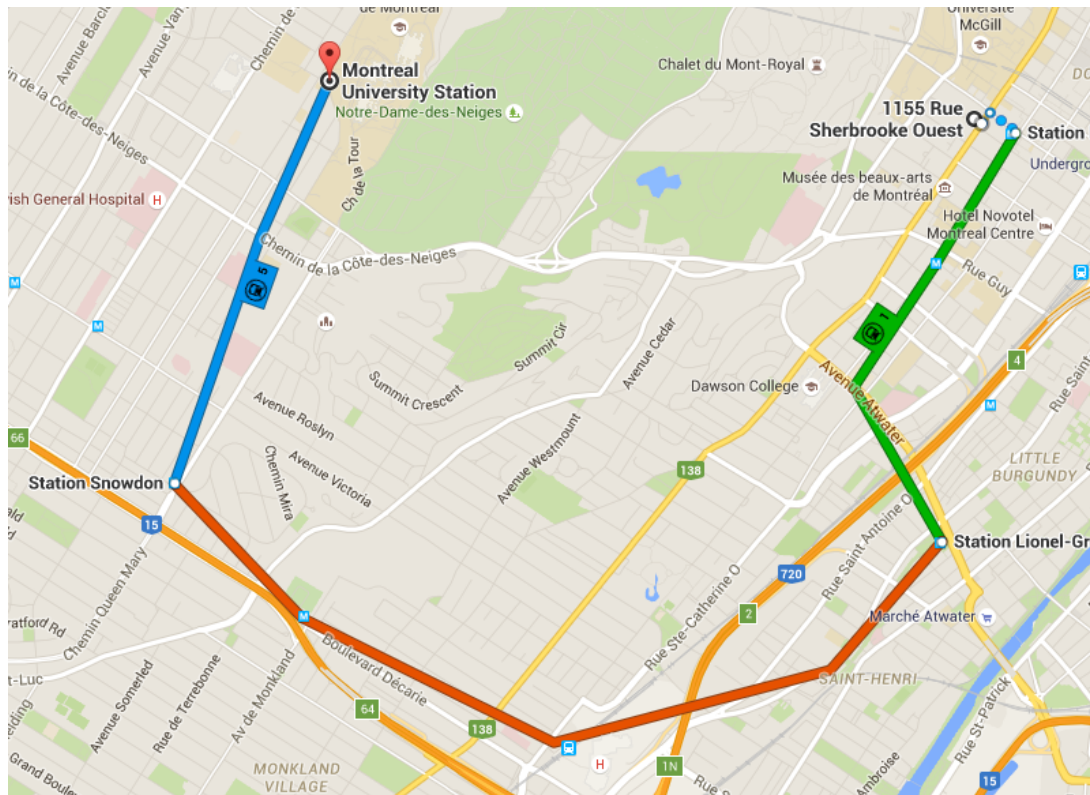

Commute from Sofitel Montreal Golden Mile (~30 min) 1155 Sherbrooke Street West, Montreal, QC H3A 2N3

- When exiting the hotel, make a left to head northeast on Sherbrooke Street
- Turn right onto Peel Street
- The entrance of Peel Station will be on your right.
- Take the Green line, direction Angrignon
- Exit at Lionel-Groulx Station (3rd stop)
- Take the Orange line, direction Côte-Vertu
- Exit at Snowdon station (4th stop)
- Take the Blue line, direction St-Michel
- Exit at Université-de-Montréal Station.

RETURN from UdeM Station to Sofitel Montreal Golden Mile

- Take the Blue line, direction Snowdon
- Exit at Snowdon (2nd stop)
- Take the Orange line, direction Montmorency
- Exit at Lionel-Groulx (4th stop)
- Take the Green line, direction Honoré-Beaugrand
- Exit at Peel Station (3rd stop) and follow the sign for exit (sortie) Peel West
- When outside, make a left to Head northwest on Rue Peel toward Sherbrooke Street
- Turn left onto Sherbrooke Street, the hotel will be on the right.