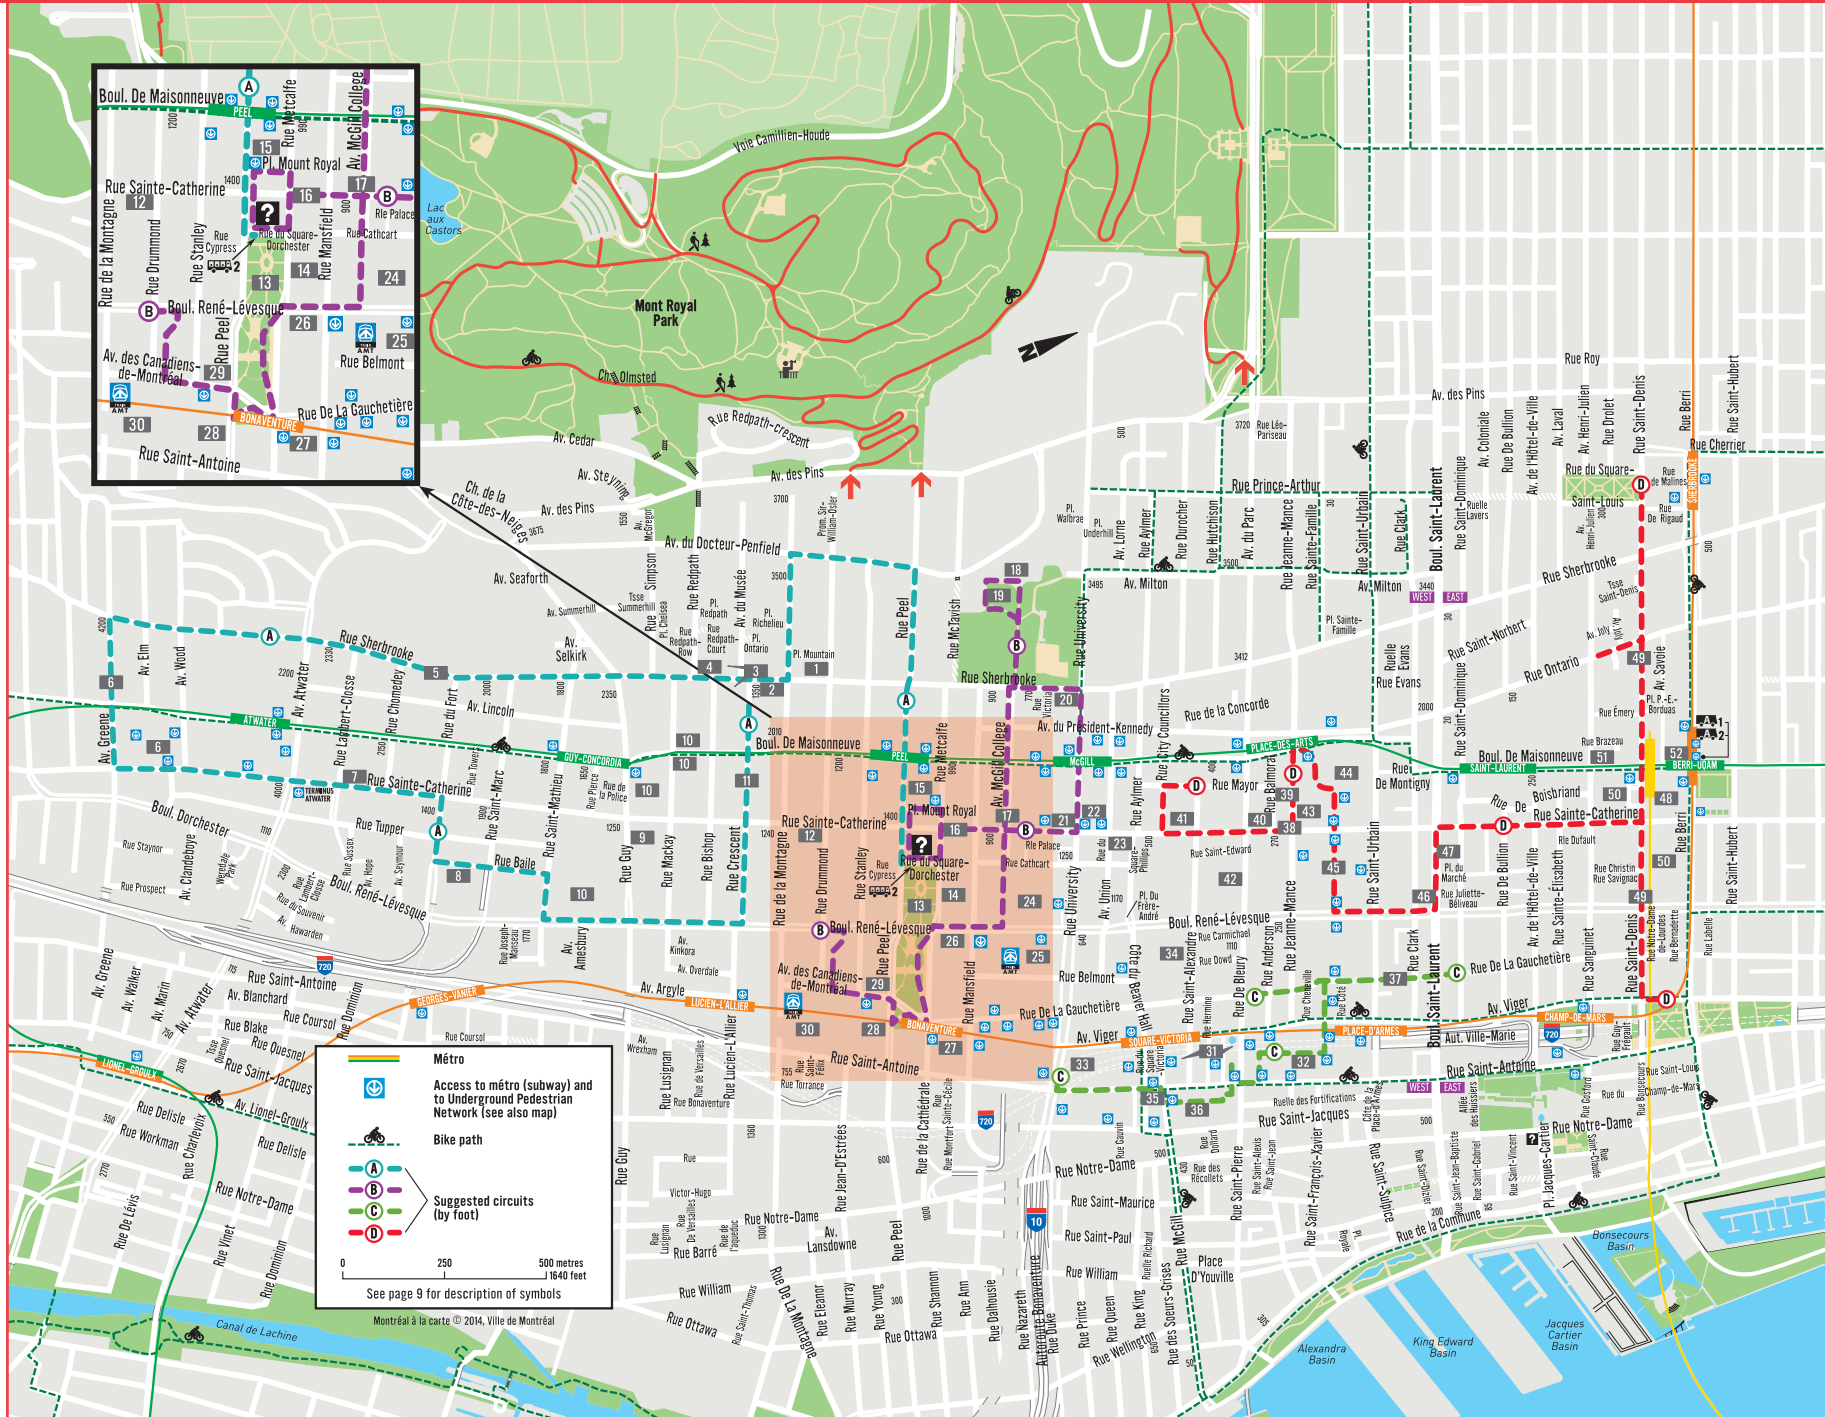

DOWNTOWN MAP

INDEX ↓

[SUITE] DOWNTOWN MAP

Itinerary A - West of Downtown

1. The Golden Square Mile
2. Museum Quarter
3. The Montreal Museum of Fine Arts
4. The Church of St. Andrew and St. Paul
5. Domaine des Messieurs-de-Saint-Sulpice
6. Greene Avenue and Westmount Square
7. Montreal Forum
8. Canadian Centre for Architecture
9. Putting Edge Centre-Ville
10. Concordia University
11. Crescent Street
12. Laser Quest

Itinerary B - In the heart of Downtown

13. Dorchester Square – Place du Canada
14. Sun Life Building
15. Cours Mont-Royal
16. Sainte-Catherine Street
17. McGill College Avenue
18. McGill University
19. Redpath Museum, McGill University
20. McCord Museum
21. Grévin Museum

Itinerary C - Quartier international

31. Quartier international de Montréal
32. Montréal Convention Centre (Palais des
congrès de Montréal)
33. ICAO
34. St. Patrick's Basilica
35. Square Victoria
36. World Trade Centre Montréal
37. Chinatown

Itinerary D - Quartier des spectacles

38. Quartier des spectacles
39. Place des Festivals
40. Maison du Festival Rio Tinto Alcan
41. St. James United Church
42. Église du Gesù
43. Musée d'art contemporain de Montréal
44. Place des Arts
45. Complexe Desjardins
46. Monument-National
47. Society for Arts and Technology [SAT]
48. Quartier latin
49. Saint-Denis Street – from Viger Square
to Saint-Louis Square
50. Université du Québec à Montréal
(UQAM)
51. Cinémathèque québécoise
52. Grande Bibliothèque - Bibliothèque et
Archives nationales du Québec